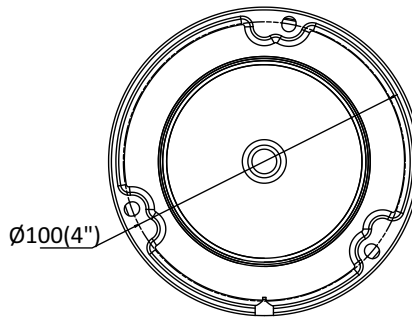

### Key Features

- Up to 6 megapixel high resolution
- Max. 3072 × 2048 @20fps
- 2.8 mm/4 mm/6 mm fixed lens, optional
- H.265, H.265+, H.264+, H.264
- 120dB WDR
- Powered by Darkfighter
- 12 VDC & PoE (802.3af, class 3)
- IR range: up to 30 m
- Support on-board storage, up to 128 GB
- IP67, IK10
- 3-axis adjustment
- Color: 0.008 Lux @ (F1.2, AGC ON), 0.014 Lux @ (F1.6, AGC ON)

## Dimension

Unit: mm(inch)