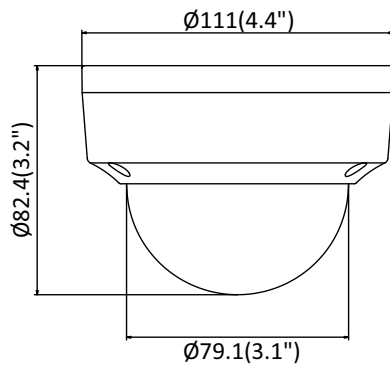

### Key Features

- Up to 6 megapixel high resolution
- Max. 3072 × 2048 @20fps
- 2.8 mm/4 mm/6 mm fixed lens, optional
- H.265, H.265+, H.264+, H.264
- 120dB WDR
- Powered by Darkfighter
- 12 VDC & PoE (802.3af, class 3)
- IR range: up to 30 m
- Support on-board storage, up to 128 GB
- IP67, IK10
- 3-axis adjustment
- Color: 0.008 Lux @ (F1.2, AGC ON), 0.014 Lux @ (F1.6, AGC ON)

## Dimension

Unit: mm(inch)